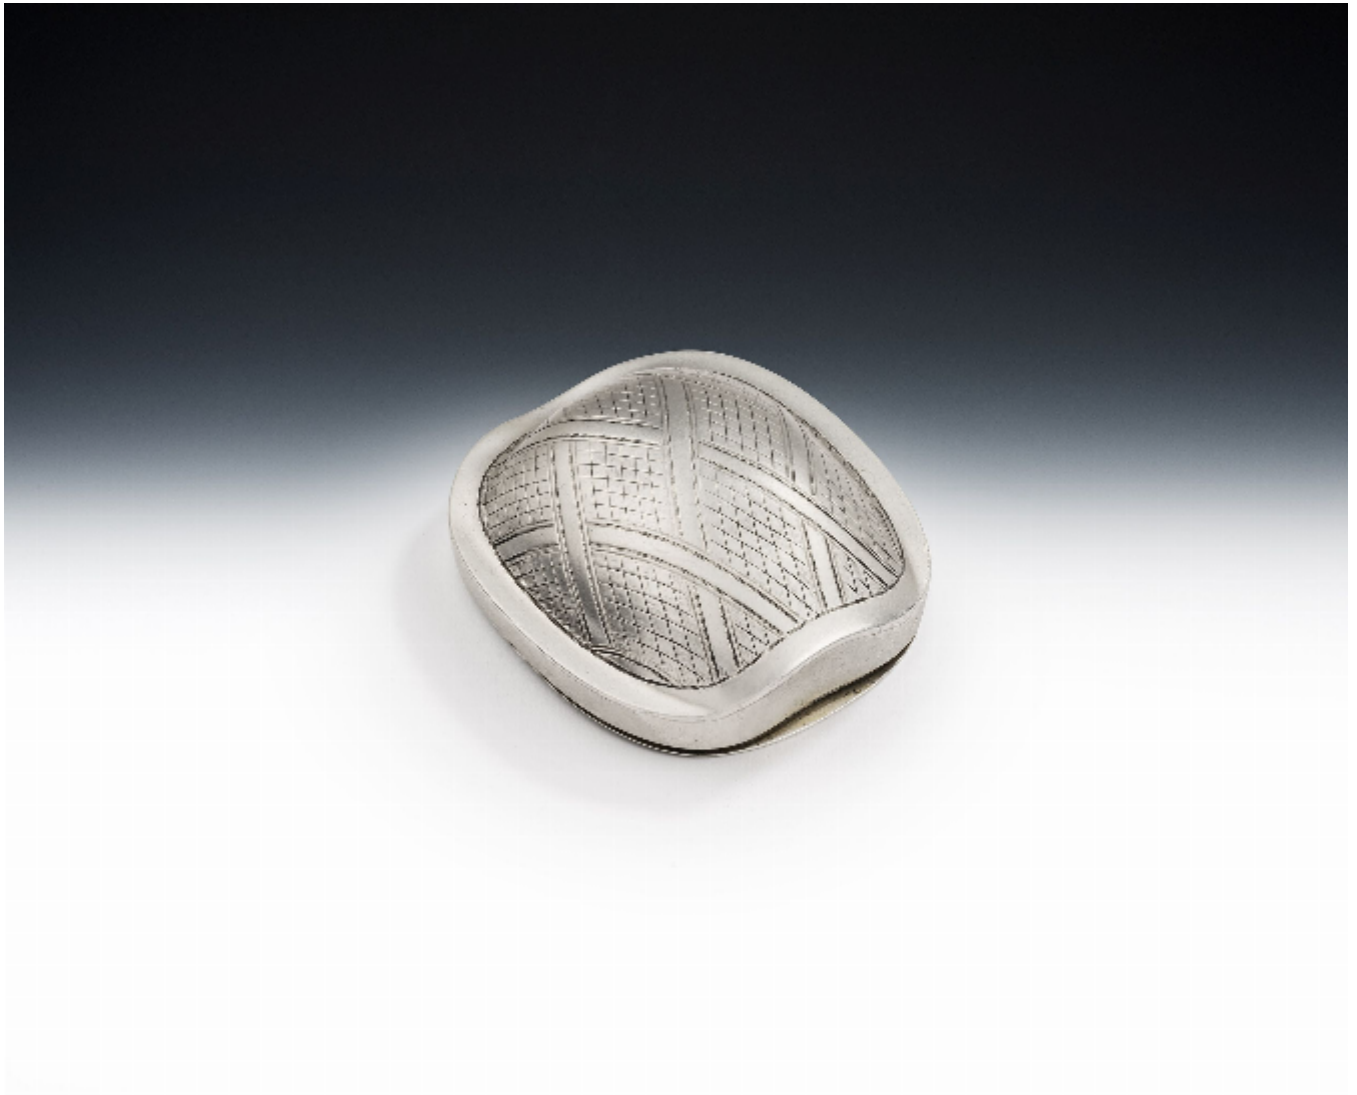

An extremely rare George III Turtle Shell Snuff Box made in London in 1801 by Nicholas Edwards.

Sold

REF: 375041

## Description

This very rare box is modelled in the form of a turtle shell and both the cover and the base are engraved with intertwined lattice work to simulate the patterning on the shell. This piece has a flush hinge and finely gilded interior. The box is in excellent condition and is very well marked on the inside of the base and cover. Although we have offered one turtle shell vinaigrette, this is the first time we have ever seen a turtle shell snuff box. The quality of design and production is exceptional. Length: 2.5 inches, 6.25 cm. Width: 2.2 inches, 5.5 cm. Height: 1 inch, 2.5 cm.