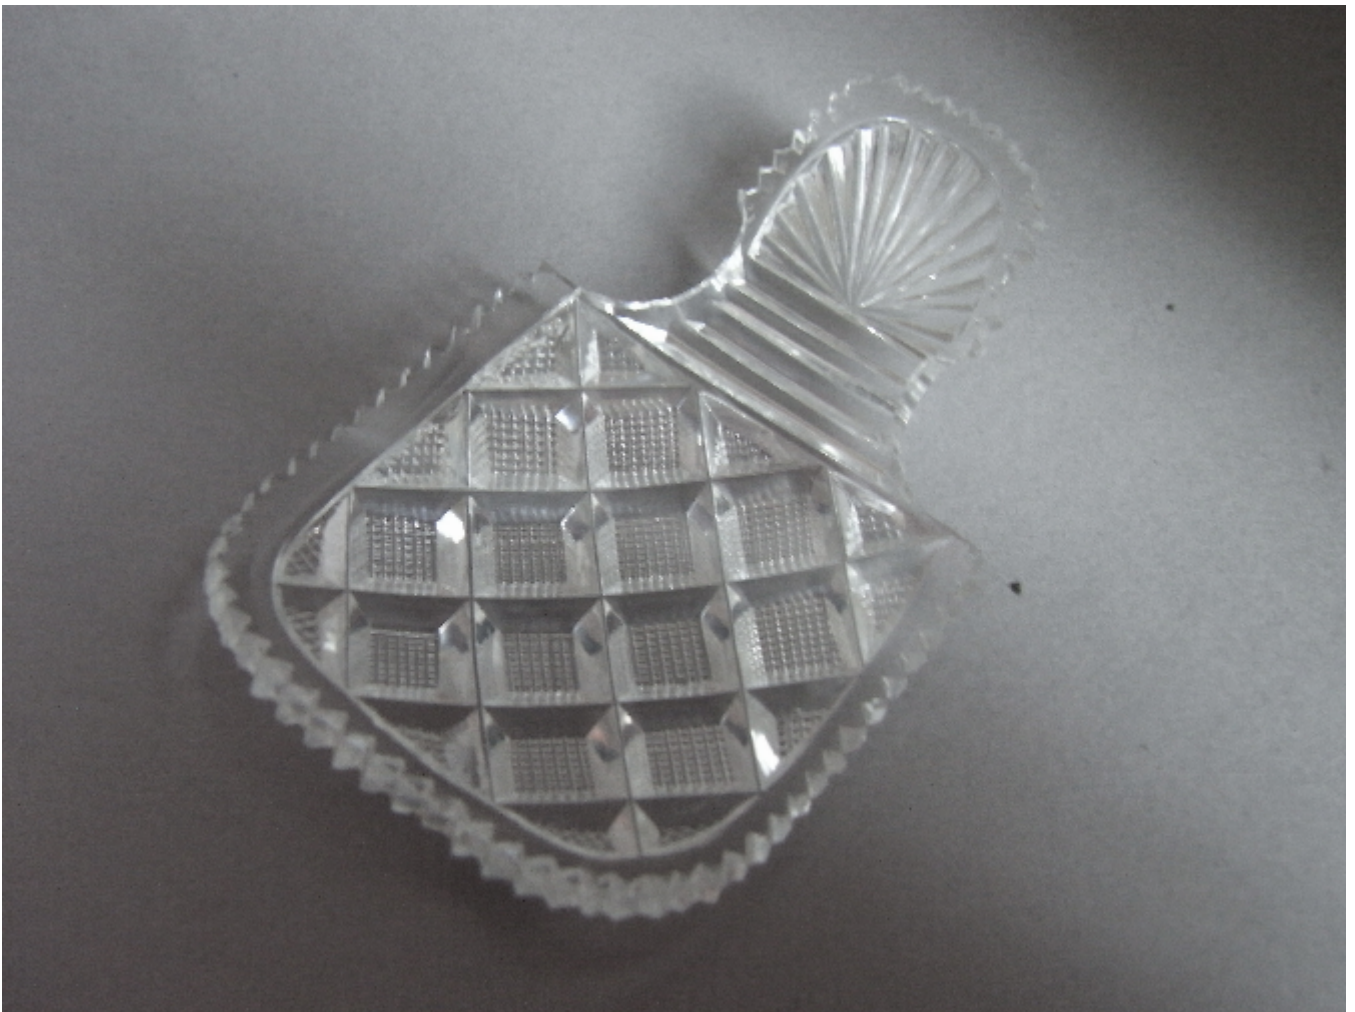

A very rare George III Glass Tea Caddy Spoon. English and made circa 1820.

Sold

REF: 374549

## Description

This rare Glass Caddy Spoon has a curved broad rectangular bowl engraved, on the reverse, with crisp diamond pattern. The spoon has a serrated edge and the up curved handle is decorated with a raying shell. This is a most unusual design and we cannot find anything similar in "Caddy Spoons" by Captain John Norie. Length: 2.6 inches, 6.5 cm. Width: 1.75 inches, 4.38 cm.