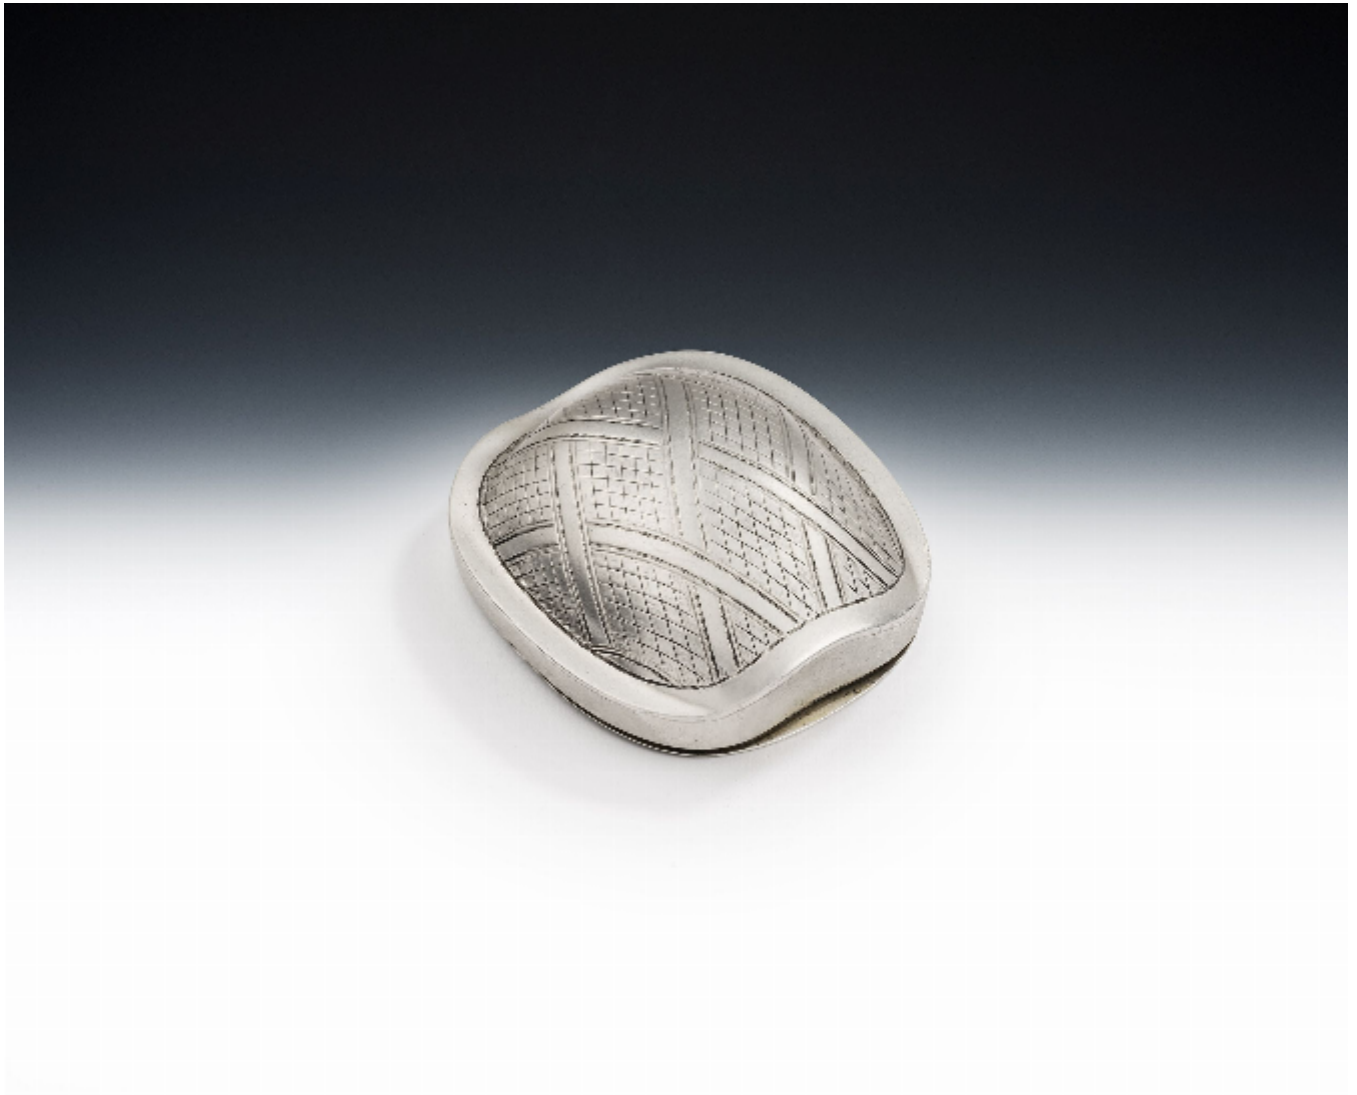

An extremely rare George III Turtle Shell Snuff Box made in London in 1801 by Nicholas Edwards.

Sold

REF: 375041

Description

This very rare box is modelled in the form of a turtle shell and both the cover and the base are engraved with intertwined lattice work to simulate the patterning on the shell. This piece has a flush hinge and finely gilded interior. The box is in excellent condition and is very well marked on the inside of the base and cover. Although we have offered one turtle shell vinaigrette, this is the first time we have ever seen a turtle shell snuff box. The quality of design and production is exceptional. Length: 2.5 inches, 6.25 cm. Width: 2.2 inches, 5.5 cm. Height: 1 inch, 2.5 cm.